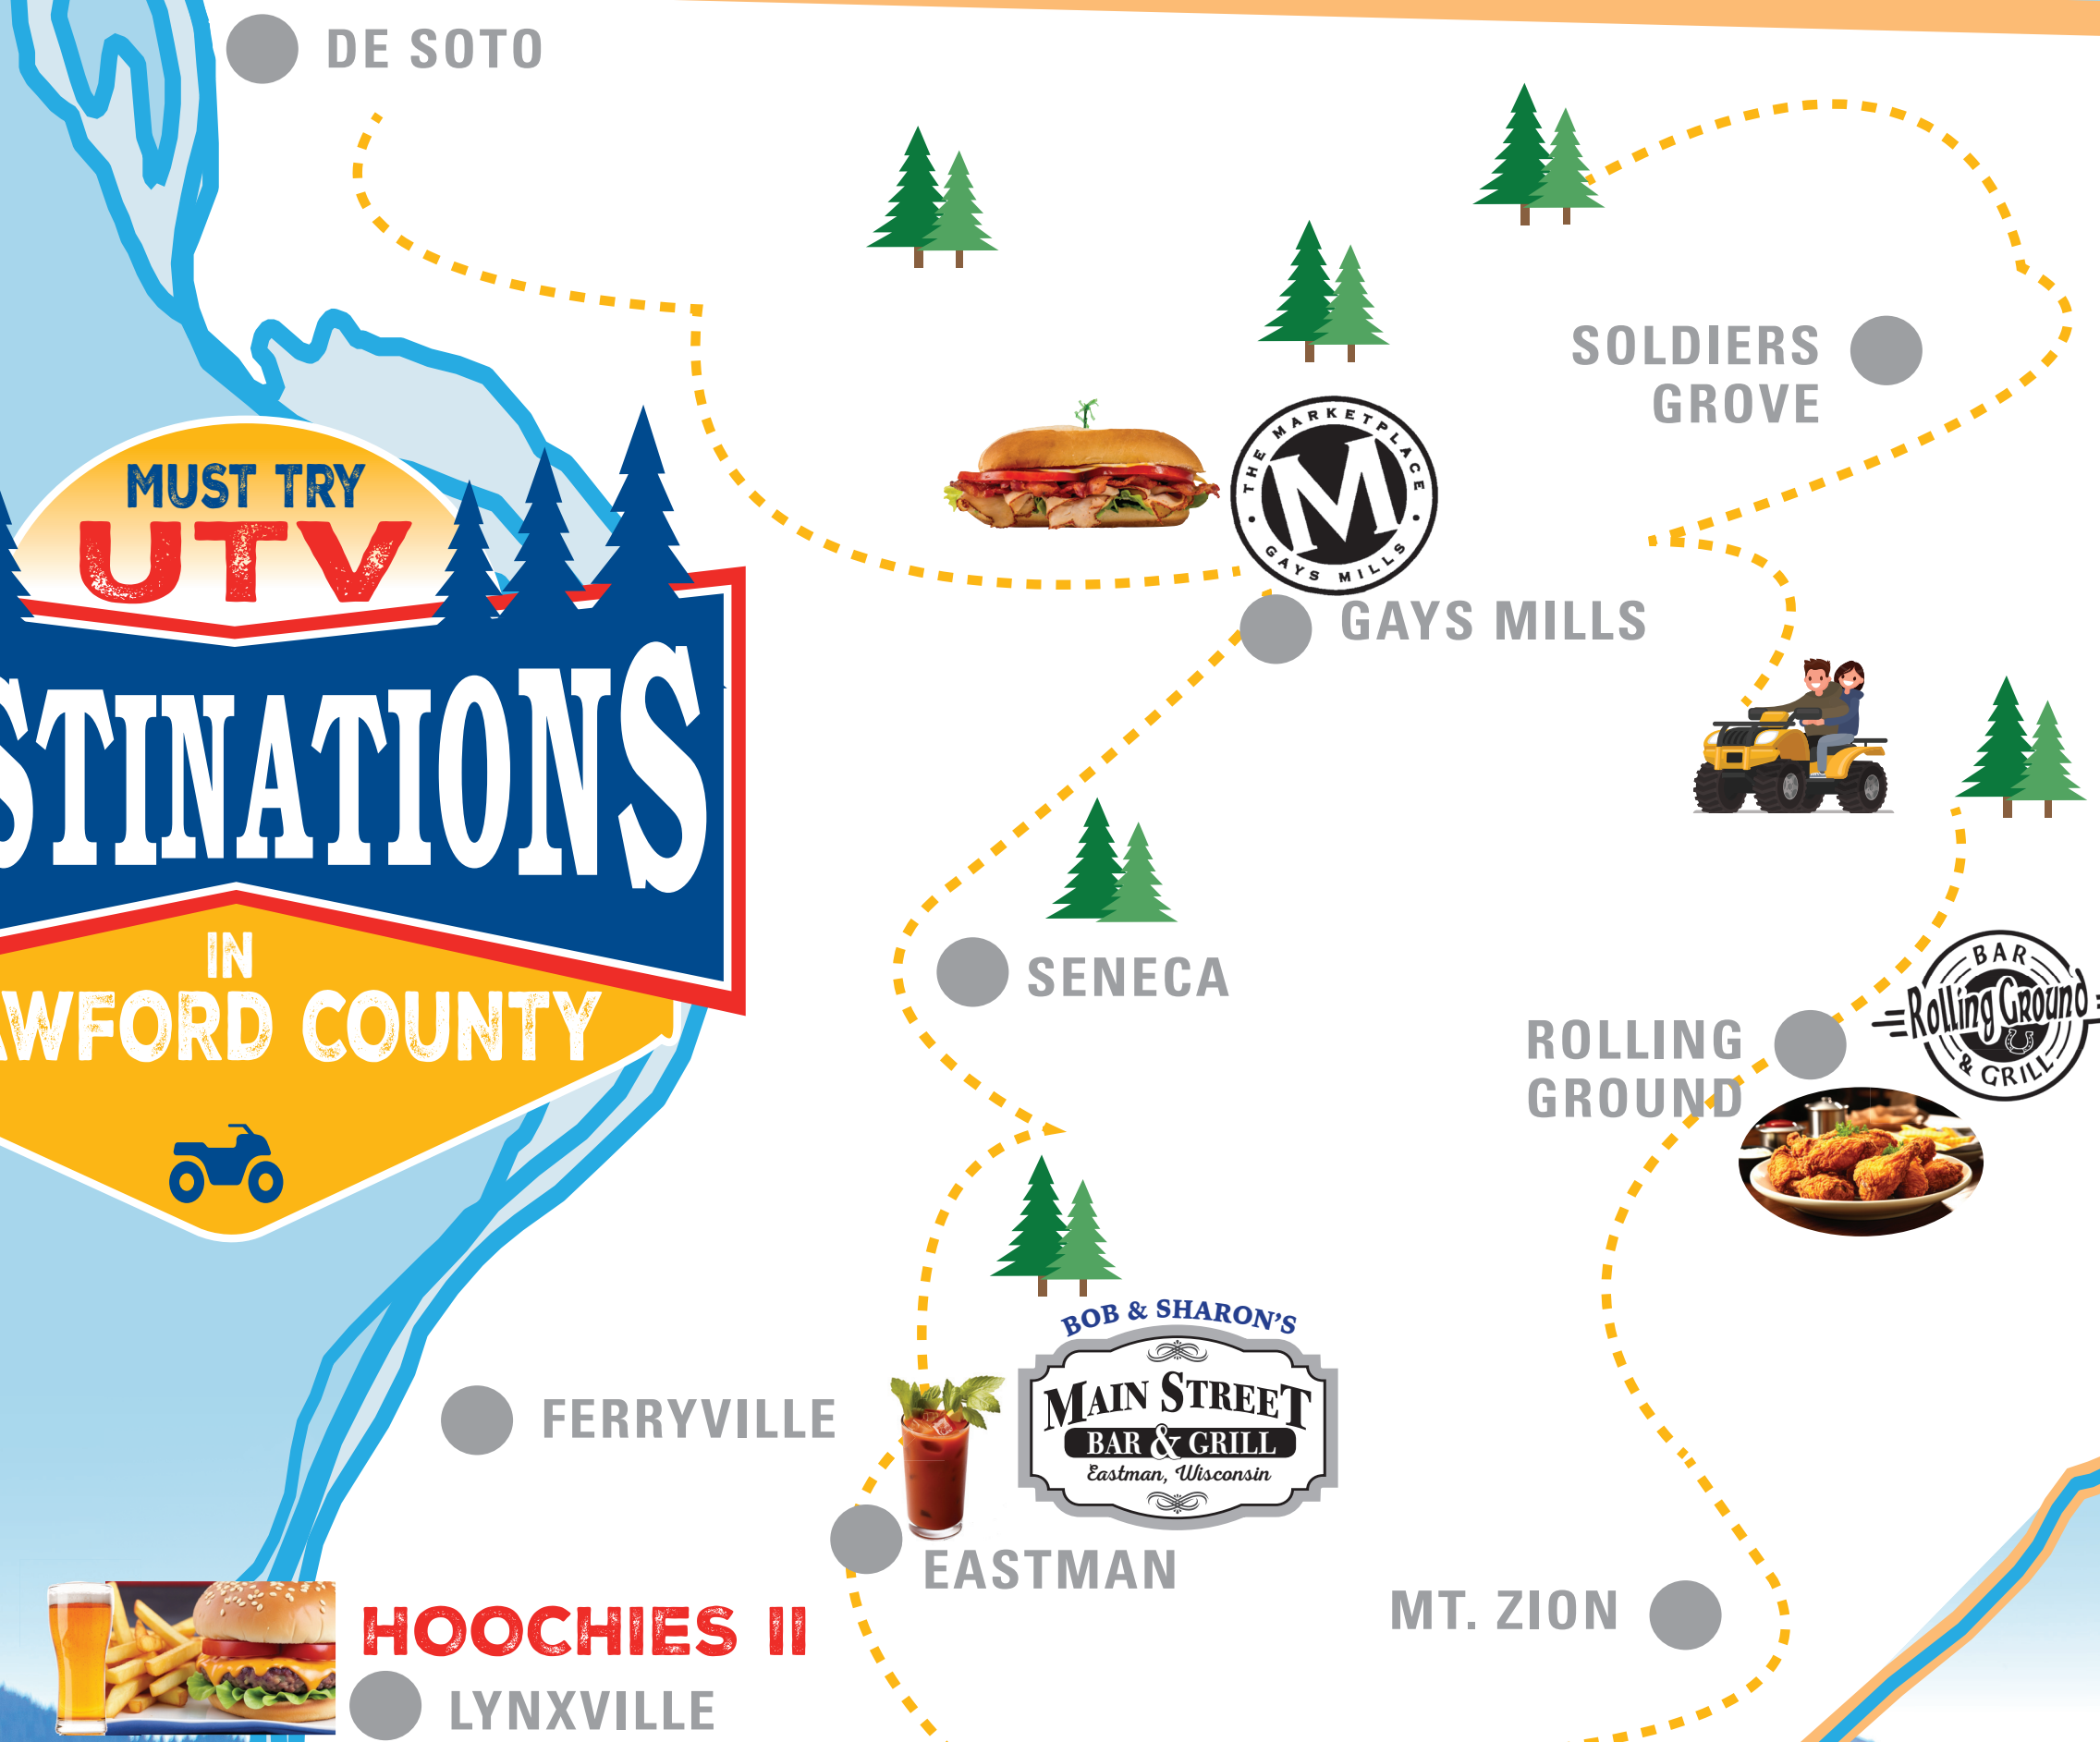

# MUST TRY UTV DESTINATIONS IN CRAWFORD COUNTY

**\*Not an official map. See pdccourier.com for Google Map locations**

**NO ATVs Allowed in Haney Township except Hwys S and W**

**FOR COUNTY UTV MAPS AND RESTRICTIONS VISIT: <https://www.crawfordcoatv.com>**

**HOOCHIES II**  
**RIVER ROAD RESORT**  
 BAR • MOTEL • MARINA • CAMPGROUND  
**GREAT FOOD COLD DRINKS**  
 309 Spring Street, Lynxville, WI

**Leisure Time Sports Bar & Bowl**  
 OPEN DAILY AT 11 AM  
 1618 S. Marquette Road  
 Prairie du Chien, WI  
 608-326-2782  
**BEER • LUNCH SPECIALS • FISH • CHICKEN**  
**OUTDOOR PATIO**  
 CHECK FACEBOOK FOR MUSIC NIGHTS

**BOONDOCKS -SPORTS BAR & GRILL-**  
 PIZZA • FISH FRY  
 BLOODY MARY BAR  
 WAUZEKA, WI

**BOB & SHARON'S MAIN STREET BAR & GRILL**  
 Eastman, Wisconsin  
**Great Food and Drinks!**  
**BREAKFAST 8-11 AM**  
 OPEN 8:00 AM TUES-SUN  
 CLOSED MONDAYS  
 608-874-4022

**Horseshoe Tavern**  
 PIZZA • DILL PICKLE SHOTS  
 OUTDOOR PATIO  
 Just outside of Wauzeka, WI • 608-875-6046

**The Pine Tree Inn**  
 38532 STATE HWY 18, PRAIRIE DU CHIEN, WI  
**IMPORTED BEERS & GREAT BAR SNACKS**  
**GUINNESS ON TAP**  
 Check out our Trophy Room  
 Check us out on Facebook @ThePineTreeInn