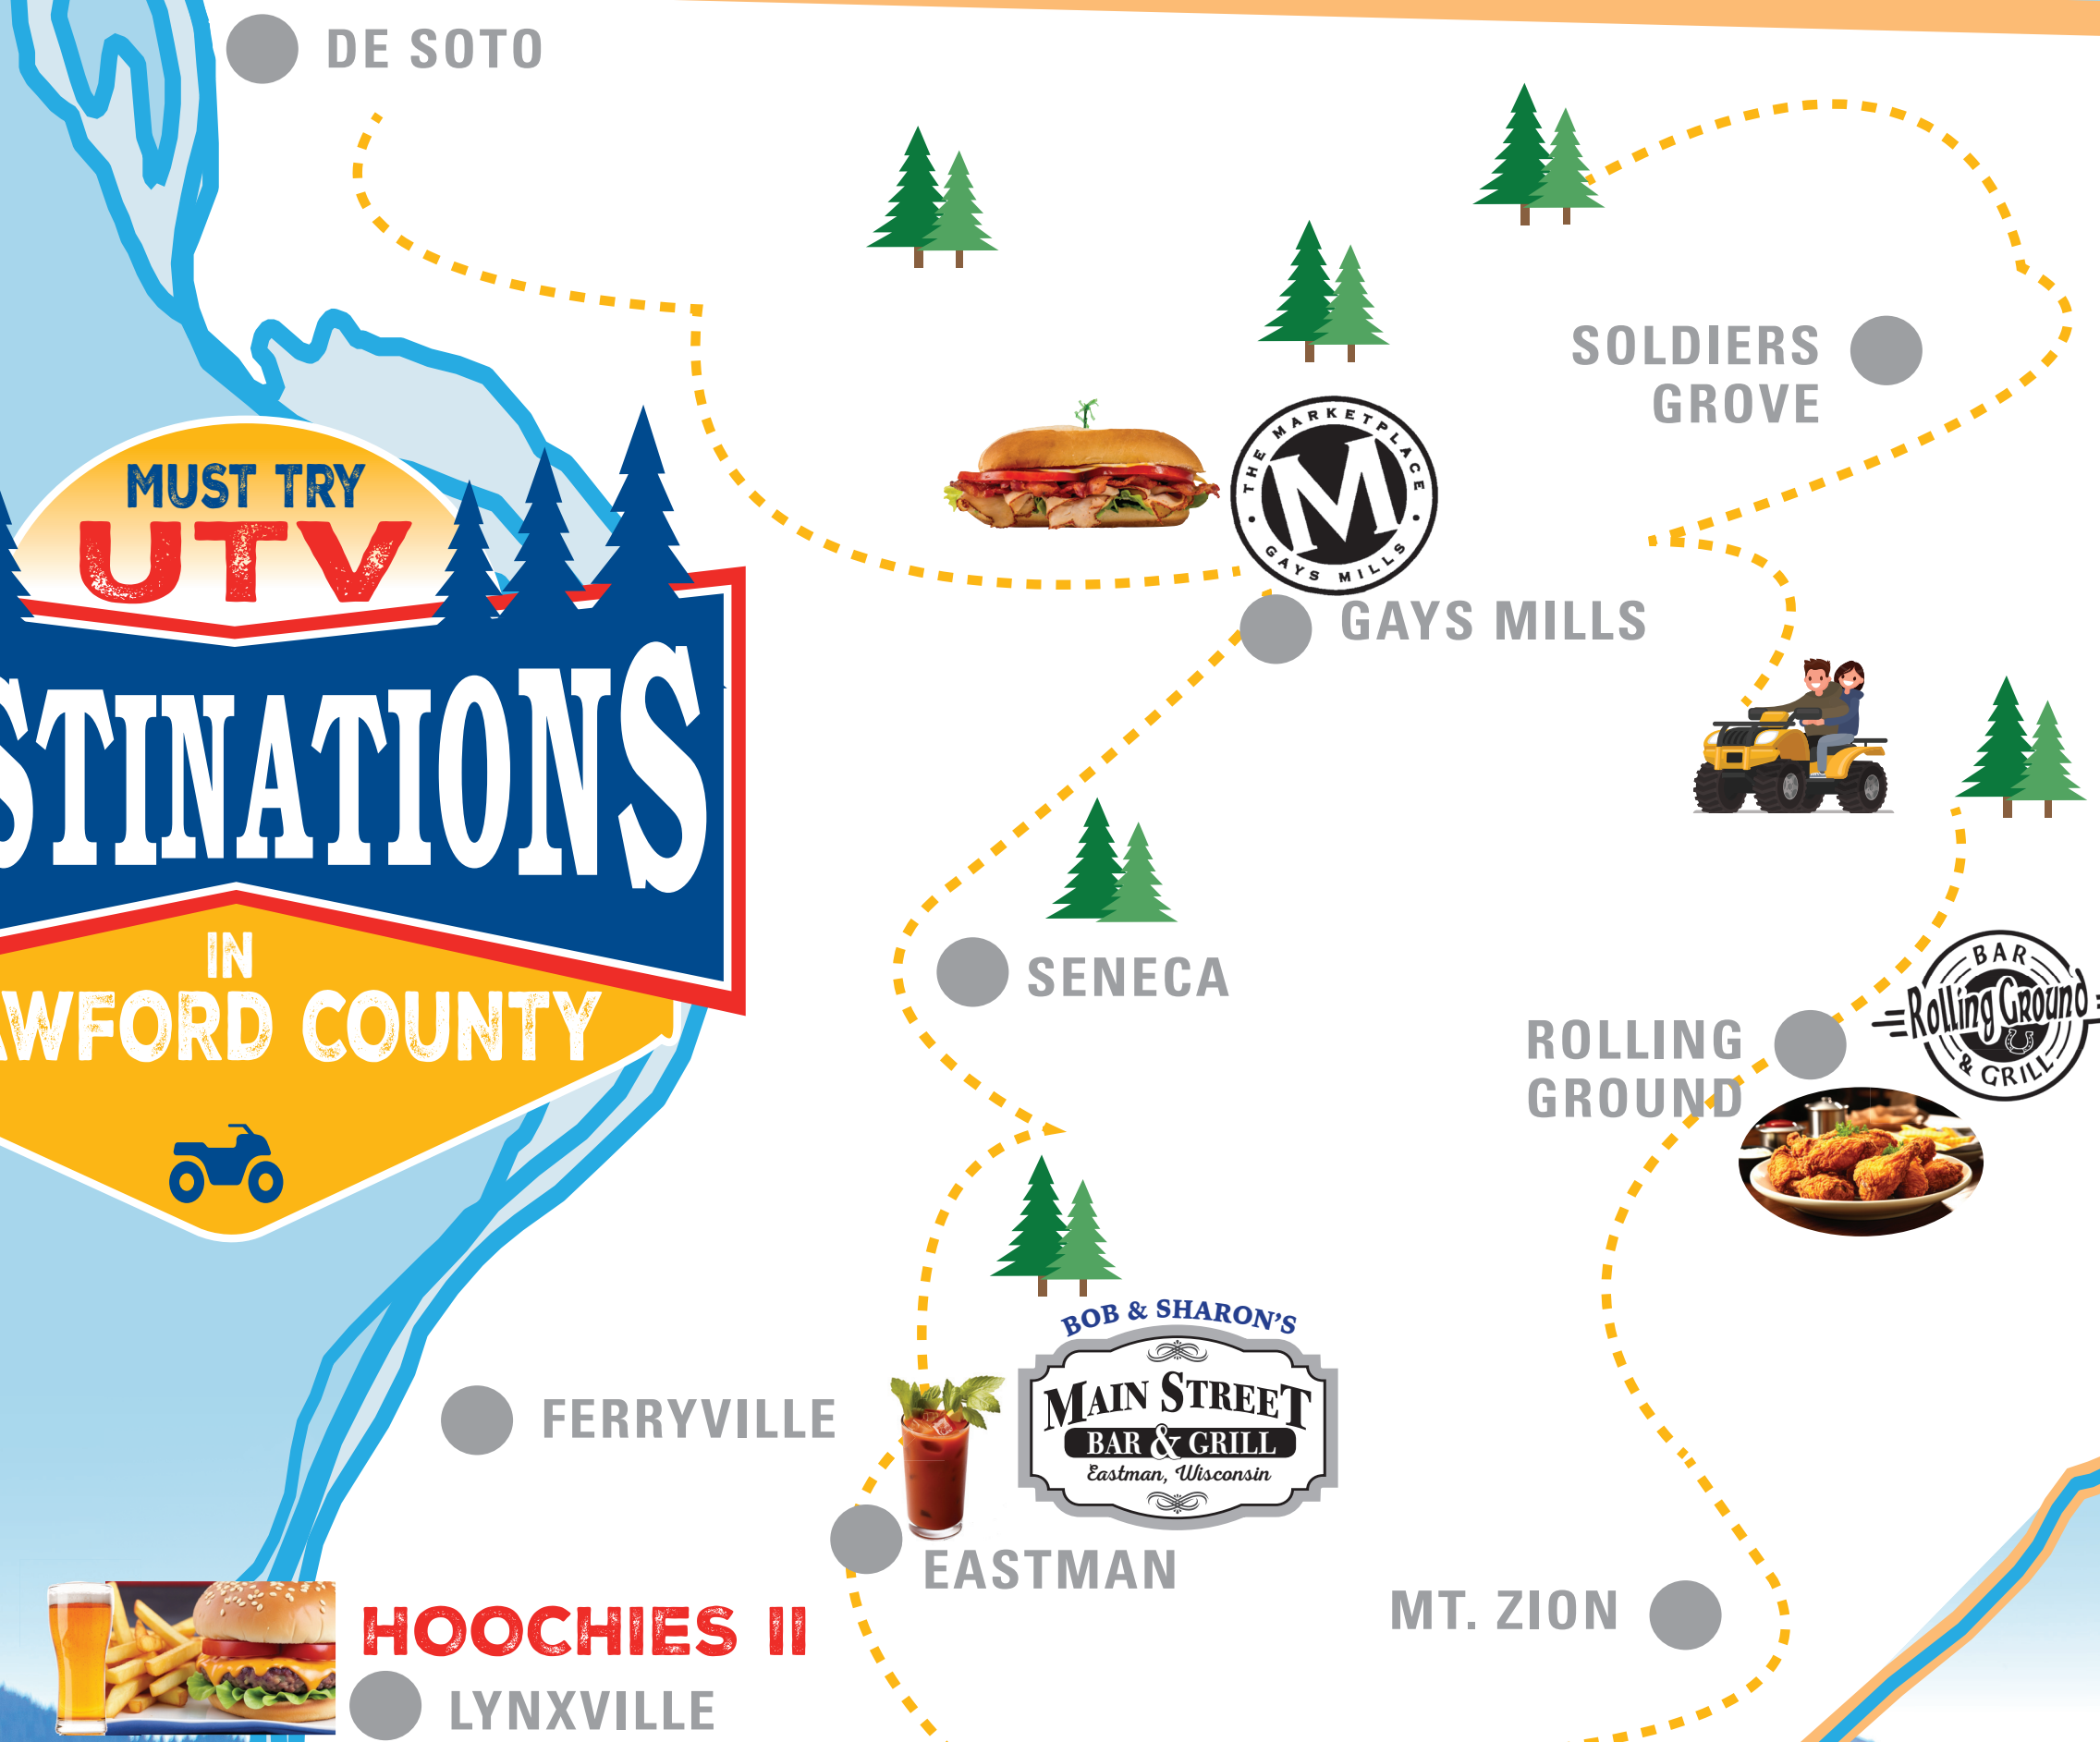

# MUST TRY UTV DESTINATIONS IN CRAWFORD COUNTY

**\*Not an official map. See pdccourier.com for Google Map locations**

**NO ATVs Allowed in Haney Township except Hwys S and W**

**FOR COUNTY UTV MAPS AND RESTRICTIONS VISIT: <https://www.crawfordcoatv.com>**

**HOOCHIES II RIVER ROAD RESORT**  
 BAR • MOTEL • MARINA • CAMPGROUND  
**GREAT FOOD COLD DRINKS**  
 309 Spring Street, Lynxville, WI

**Leisure Time Sports Bar & Bowl**  
 OPEN DAILY AT 11 AM  
 1618 S. Marquette Road  
 Prairie du Chien, WI  
 608-326-2782  
**BEER • LUNCH SPECIALS • FISH • CHICKEN**  
**OUTDOOR PATIO**  
 CHECK FACEBOOK FOR MUSIC NIGHTS

**BOB & SHARON'S MAIN STREET BAR & GRILL**  
 Eastman, Wisconsin  
**Great Food and Drinks!**  
**BREAKFAST 8-11 AM**  
 OPEN 8:00 AM TUES-SUN  
 CLOSED MONDAYS  
 608-874-4022

**Horseshoe Tavern**  
 PIZZA • DILL PICKLE SHOTS  
 OUTDOOR PATIO  
 Just outside of Wauzeka, WI • 608-875-6046

**The Pine Tree Inn**  
 38532 STATE HWY 18, PRAIRIE DU CHIEN, WI  
**IMPORTED BEERS & GREAT BAR SNACKS**  
**GUINNESS ON TAP**  
 Check out our Trophy Room  
 Check us out on Facebook @ThePineTreeInn